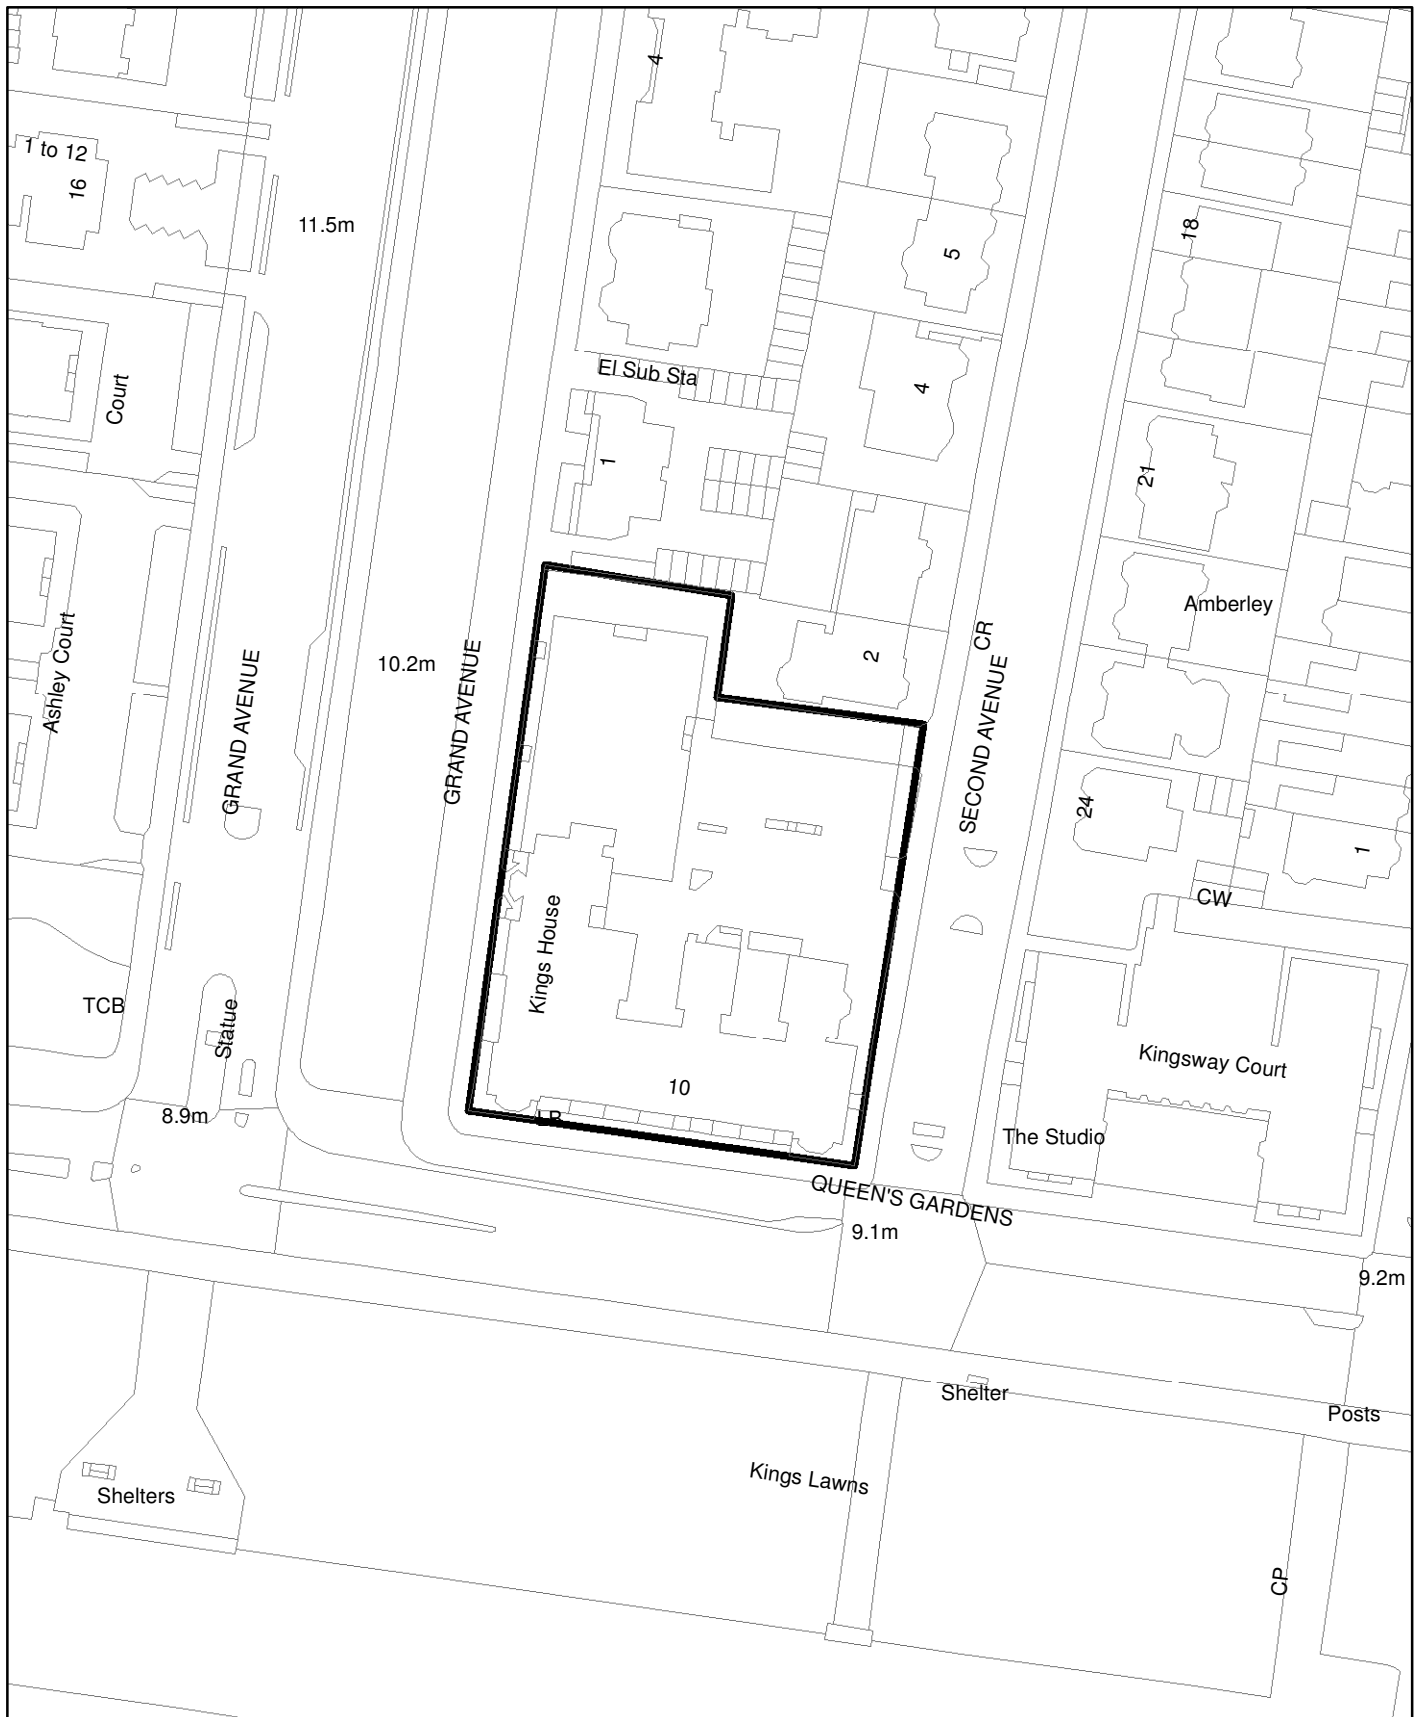

BH2018/00869 Kings House Grand Avenue Hove

Scale: 1:1,250